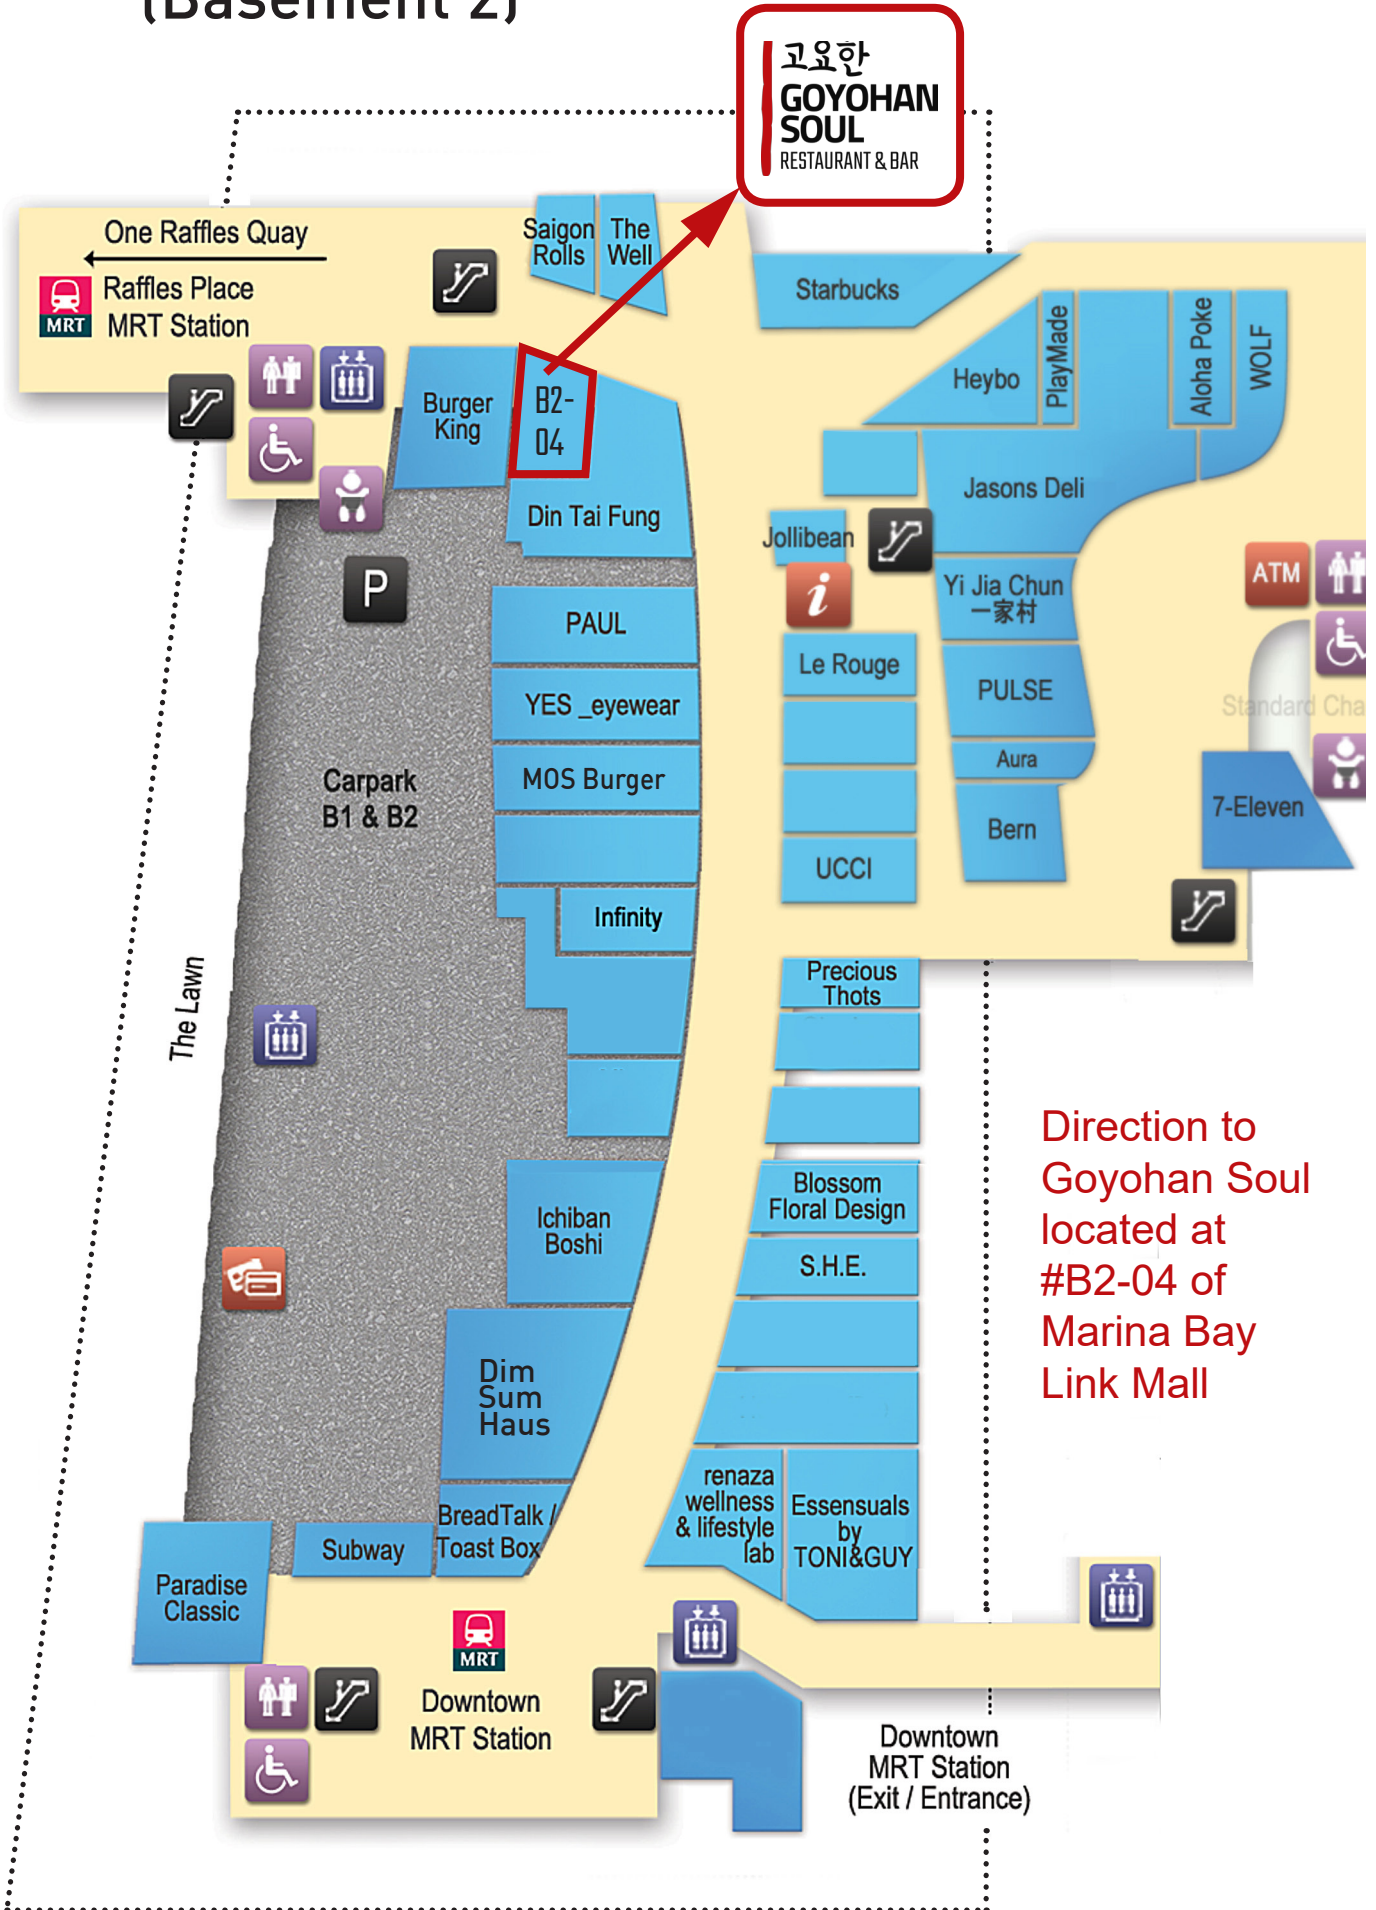

# MARINA BAY LINK MALL (Basement 2)

Direction to  
Goyohan Soul  
located at  
#B2-04 of  
Marina Bay  
Link Mall